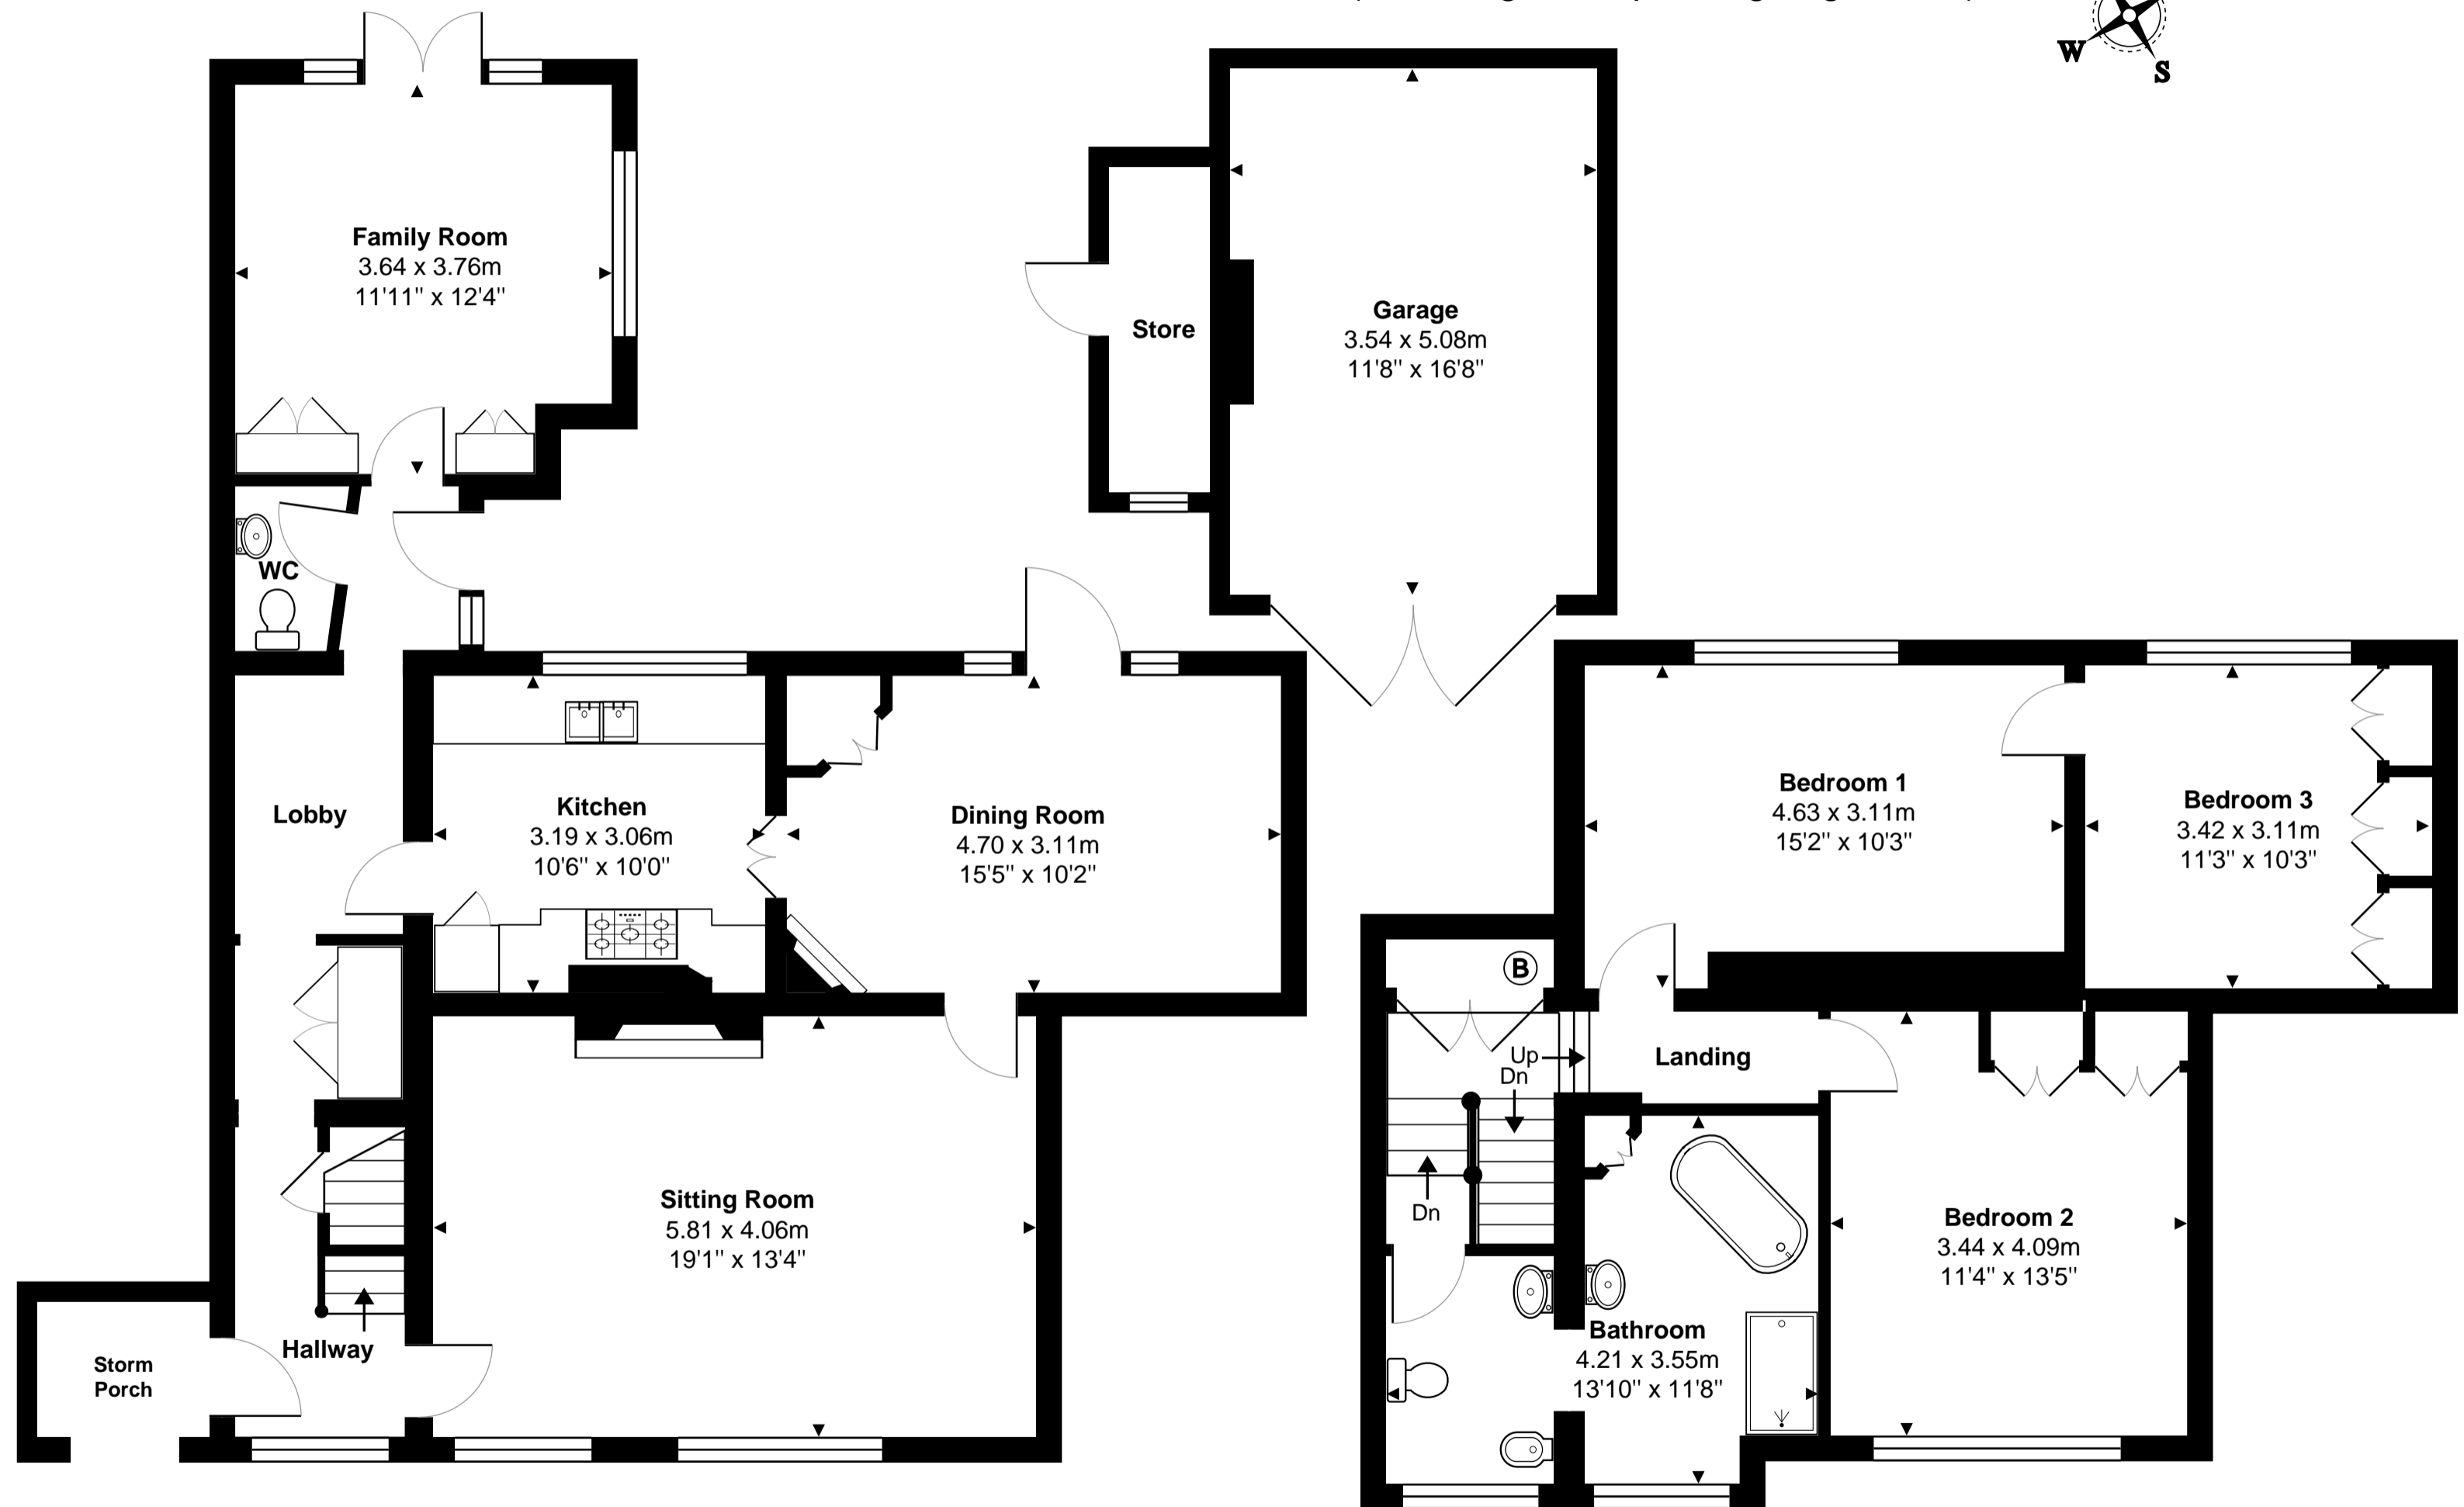

Croft Road, Shinfield, RG2 9EY

Total Area: 143.9 m² ... 1549 ft² (excluding storm porch, garage, store)

Whilst every attempt has been made to ensure the accuracy of the floor plans contained here, measurements of doors, windows and rooms are approximate and no responsibility is taken for any error, omission or mis-statement. These plans are for representation purposes only.